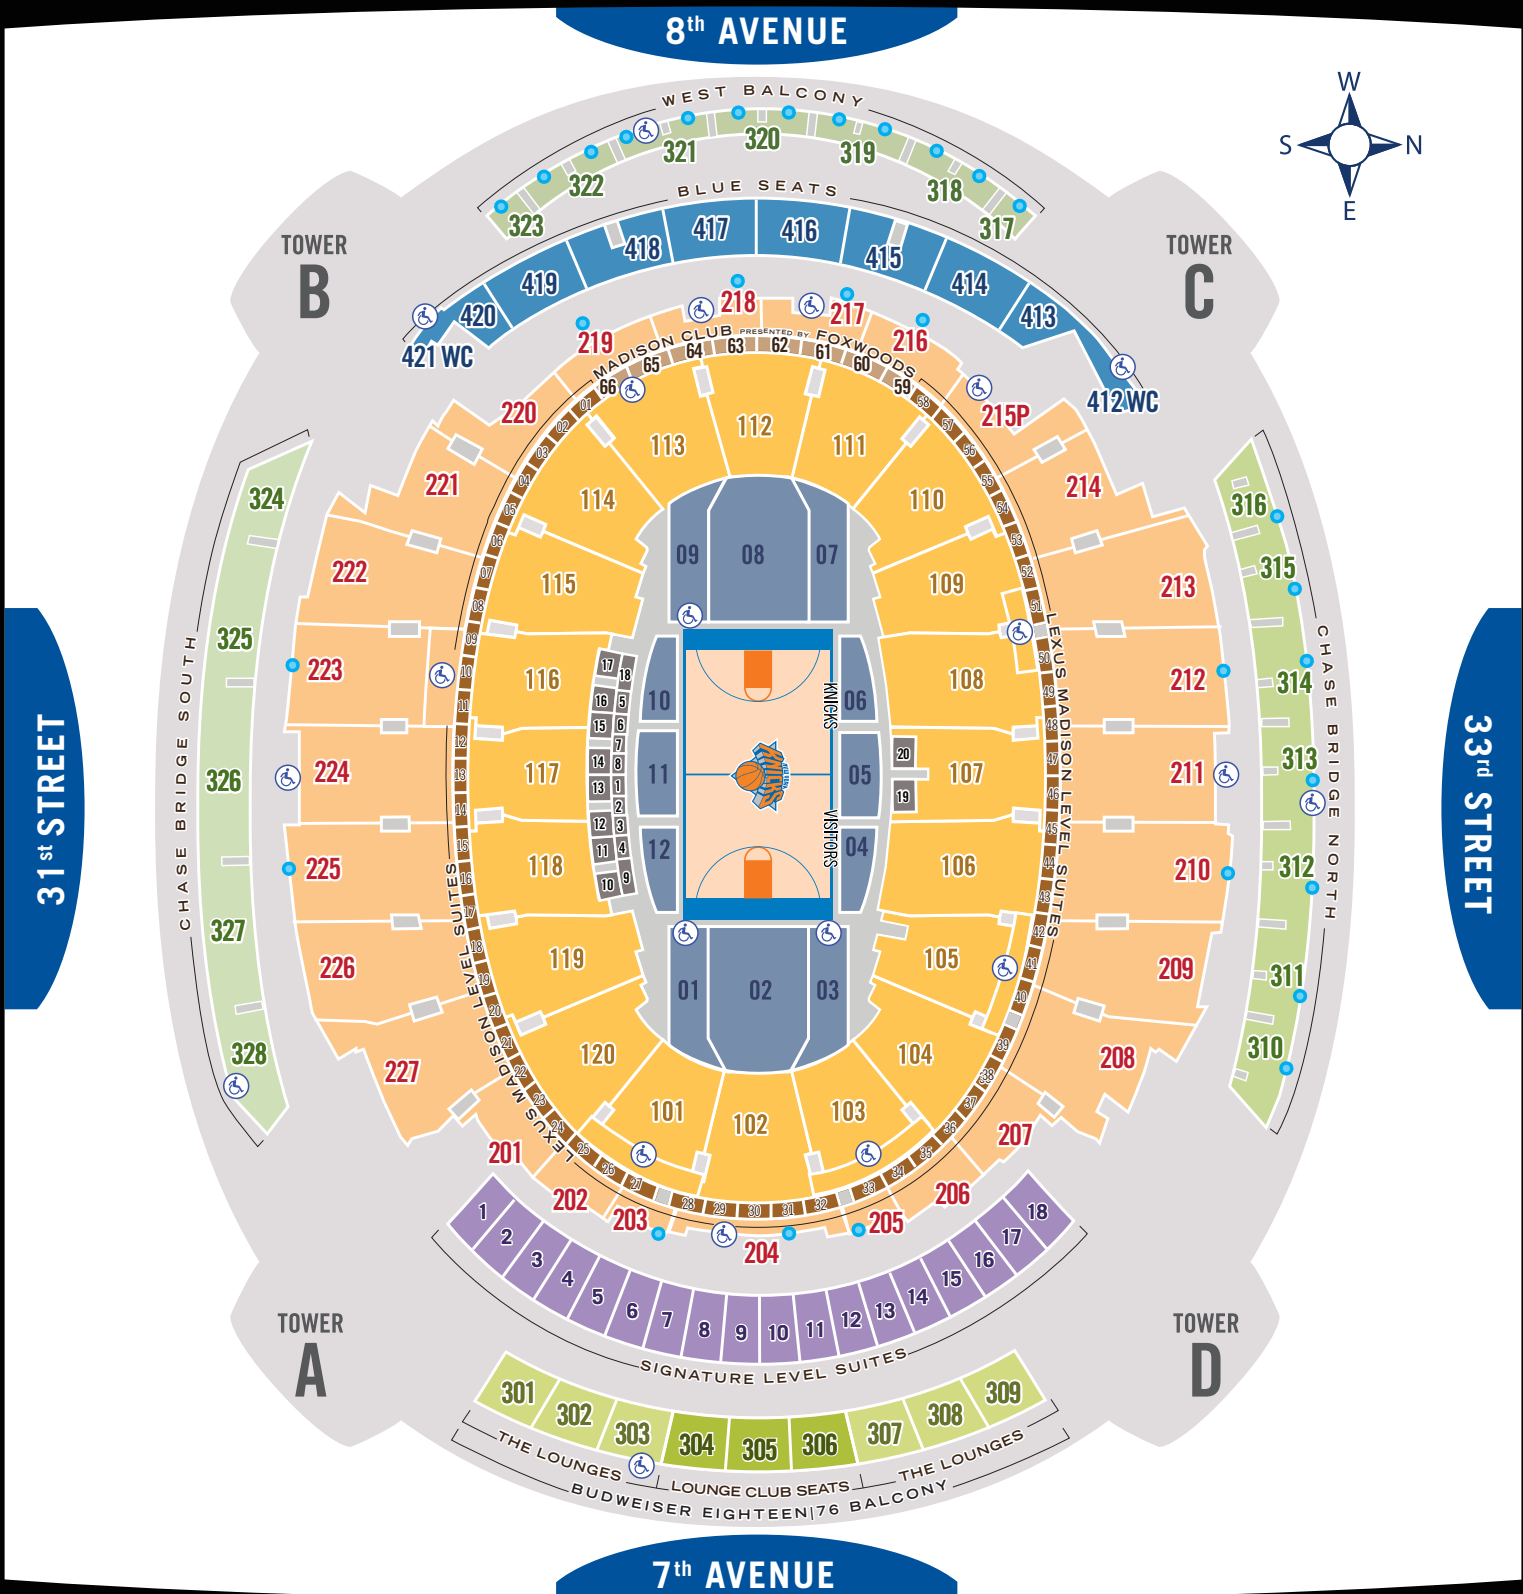

PRESENTED BY CHASE

KNICKS BASKETBALL

100 LEVEL	300 LEVEL THE LOUNGES	300 LEVEL CHASE BRIDGE NORTH	300 LEVEL CHASE BRIDGE SOUTH	NESPRESSO EVENT LEVEL SUITES	MADISON CLUB PRESENTED BY FOXWOODS	LEXUS MADISON LEVEL SUITES	SIGNATURE LEVEL SUITES	ACCESSIBLE
200 LEVEL	300 LEVEL LOUNGE CLUB SEATS	300 LEVEL WEST BALCONY	400 LEVEL BLUE SEATS	All Suites and Clubs are accessible				Barstools